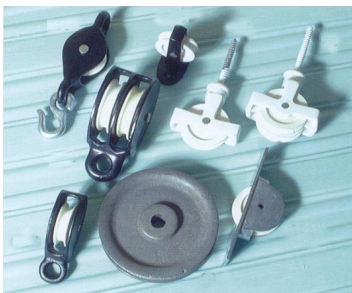

ORNAMENTAL SCROLL SHELF BRACKETS

100MM	4"X4"	ORNAMENTAL SCROLL SHELF BRACKETS	BLK/WH	EACH
150MM	6"X6"	ORNAMENTAL SCROLL SHELF BRACKETS	BLK/WH	EACH
200MM	8"X8"	ORNAMENTAL SCROLL SHELF BRACKETS	BLKWH	EACH
250MM	10"X10"	ORNAMENTAL SCROLL SHELF BRACKETS	BLKWH	EACH

PULLEYS

41N	CARA 1 3/4"	SINGLE SCREW PULLEY	EACH
42N	CARA 1 3/4"	DOUBLE SCREW PULLEY	EACH
264N	CARA 1 1/2"	UPRIGHT SCREW PULLEY	EACH
260N	CARA 1 1/2"	HOOK PULLEY	EACH
261N	CARA 1 1/2"	EYE PULLEY	EACH

AXLE PULLEYS

995	BRASS AXLE PULLEY	EACH
-----	-------------------	------

CLEAT HOOKS

299-3	3" Z.P. CLEAT HOOK	EACH
299-4	4" Z.P. CLEAT HOOK	EACH
299-5	5" Z.P. CLEAT HOOK	EACH