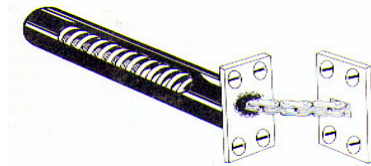

BWS CONCEALED CHAIN DOOR CLOSERS

BW900 BRASS OR NICKLE CHAIN DOOR CLOSER
BW900 BRASS/NICKLE RADIOS CHAIN DOOR CLOSER

DOUBLE ACTION SPRING HINGES

LENGTH	3"	4"	6"
DOOR THICKNESS	18-25mm	25-30mm	35-40mm
DOOR WEIGHT	15kg	22kg	40kg

S. 91 SPRING DOOR CLOSER

No.1	No.2	No.3	No.4
15kg DOORS	30kg DOORS	50kg DOORS	70kg DOORS

BOXED DOOR CLOSERS SUITABLE FOR DOORS UP TO 60KG

DC01	WHITE DOOR CLOSER	€6.16 EACH
DC02	GOLD DOOR CLOSER	€7.44 EACH

HEAVY GATE SPRING

89-10 Nickel plated gate spring €6.32

(Suitable for doors up to 60kg)