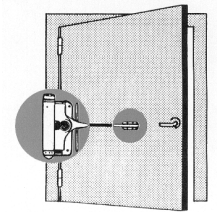

DC01	WHITE DOOR CLOSER	€6.16 EACH
DC02	GOLD DOOR CLOSER	€7.44 EACH

HEAVY GATE SPRING

89-10 Nickel plated gate spring €6.32

(Suitable for doors up to 60kg)