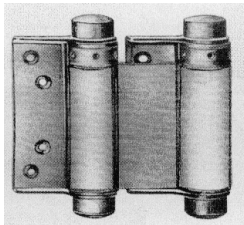

BWS CONCEALED CHAIN DOOR CLOSERS

BW900 BRASS OR NICKLE CHAIN DOOR CLOSER
BW900 BRASS/NICKLE RADIOS CHAIN DOOR CLOSER

DOUBLE ACTION SPRING HINGES

LENGTH	3"	4"	6"
DOOR THICKNESS	18-25mm	25-30mm	35-40mm
DOOR WEIGHT	15kg	22kg	40kg

S. 91 SPRING DOOR CLOSER

No.1	No.2	No.3	No.4
15kg DOORS	30kg DOORS	50kg DOORS	70kg DOORS

BOXED DOOR CLOSERS SUITABLE FOR DOORS UP TO 60KG

DC01	WHITE DOOR CLOSER	€6.16 EACH
DC02	GOLD DOOR CLOSER	€7.44 EACH