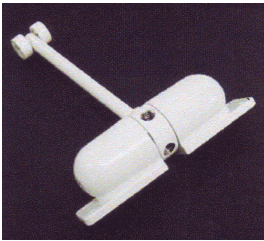

BWS CONCEALED CHAIN DOOR CLOSERS

BW900 BRASS OR NICKLE CHAIN DOOR CLOSER
BW900 BRASS/NICKLE RADIOS CHAIN DOOR CLOSER

DOUBLE ACTION SPRING HINGES

LENGTH	3"	4"	6"
DOOR THICKNESS	18-25mm	25-30mm	35-40mm
DOOR WEIGHT	15kg	22kg	40kg

S. 91 SPRING DOOR CLOSER

No.1	No.2	No.3	No.4
15kg DOORS	30kg DOORS	50kg DOORS	70kg DOORS

BOXED DOOR CLOSERS SUITABLE FOR DOORS UP TO 60KG

DC01	WHITE DOOR CLOSER	€6.16 EACH
DC02	GOLD DOOR CLOSER	€7.44 EACH

HEAVY GATE SPRING

89-10 Nickel plated gate spring €6.32

(Suitable for doors up to 60kg)