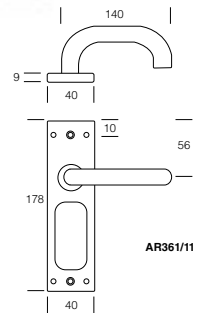

ARRONE® 316 Return to Door Lever on 9mm Concealed Fix Rectangular Plate Stainless Steel Underplate (Sprung)

- Supplied with both wood screw and bolt through fixings
- Suitable for 40mm to 60mm door thickness
- Bolt through fixings suitable for UK locks and DIN standard locks
- 8mm x 110mm spindle

ID NO	PRODUCT REF	DESCRIPTION	FINISH
87100962	AR361/11-SSS	Long Plate Latch Furniture	SSS
87100963	AR361/11-PSS	Long Plate Latch Furniture	PSS
87100964	AR361/12-SSS	Lock Furniture 57mm Centres	SSS
87100965	AR361/12-PSS	Lock Furniture 57mm Centres	PSS
87100966	AR361/13-SSS	Euro Profile Lock Furniture 47.6mm Centres	SSS
87100967	AR361/13-PSS	Euro Profile Lock Furniture 47.6mm Centres	PSS
87100968	AR361/13-72-SSS	Euro Profile Lock Furniture 72mm Centres	SSS
87100969	AR361/13-72-PSS	Euro Profile Lock Furniture 72mm Centres	PSS
87100970	AR361/13-51-SSS	Euro Profile Lock Furniture 51mm Centres	SSS
87100971	AR361/13-51-PSS	Euro Profile Lock Furniture 51mm Centres	PSS
87100972	AR361/14-SSS	Oval Profile Lock Furniture 48.5mm Centres	SSS
87100973	AR361/14-PSS	Oval Profile Lock Furniture 48.5mm Centres	PSS
87100974	AR361/15-SSS	Bathroom Furniture 57mm Centres	SSS
87100975	AR361/15-PSS	Bathroom Furniture 57mm Centres	PSS
87100976	AR361/15-78-SSS	Bathroom Furniture 78mm Centres	SSS
87100977	AR361/15-78-PSS	Bathroom Furniture 78mm Centres	PSS