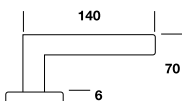

Mitred Lever on 6mm Rose (Unsprung) - ø19mm

ID NO	PRODUCT REF	DESCRIPTION	FINISH
87104370	AR364/60-UN-SSS	Lever on rose	SSS
87104371	AR364/60-UN-PSS	Lever on rose	PSS