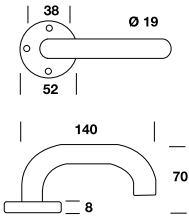

6mm Round Rose (unsprung) - ø19mm Lever

ID NO	PRODUCT REF	DESCRIPTION	FINISH
87103069	AR361/60-UN-SSS	Lever on rose	SSS
87103070	AR361/60-UN-PSS	Lever on rose	PSS