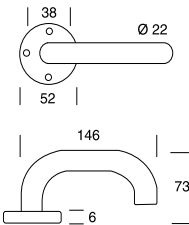

6mm Round Rose (sprung) - ø22mm Lever

ID NO	PRODUCT REF	DESCRIPTION	FINISH
87100874	AR362/60-SP-SSS	Lever on rose	SSS
87100875	AR362/60-SP-PSS	Lever on rose	PSS

6mm Round Rose (unsprung) - ø22mm Lever

ID NO	PRODUCT REF	DESCRIPTION	FINISH
87104366	AR362/60-UN-SSS	Lever on rose	SSS
87104367	AR362/60-UN-PSS	Lever on rose	PSS