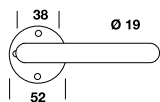

## "T"-Bar Lever on 6mm Rose (Sprung) - ø19mm

ID NO	PRODUCT REF	DESCRIPTION	FINISH
87100878	<b>AR366/60-SP-SSS</b>	Lever on rose	<b>SSS</b>
87100879	<b>AR366/60-SP-PSS</b>	Lever on rose	<b>PSS</b>