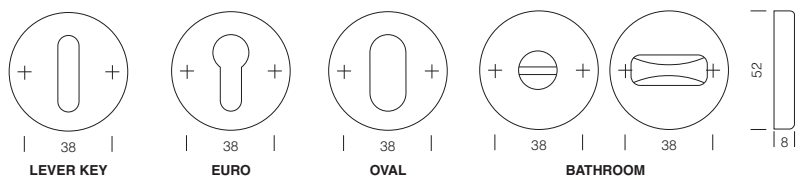

ARRONE[®] Round Bar Series

ARRONE® Round Bar Series

ARRONE® Grade 316 Stainless Steel Furniture - Brass PVD finish

Return to Door Lever on 8mm Rose (Sprung) Ø 19mm

features

- Supplied with both wood screw and bolt through fixings (4 point hexagonal fixing)
- Grub screw fixing onto 8mm x 100mm spindle
- Suitable for 40mm to 50mm door thickness
- Suitable for use with ARRONE Plus escape locks

ID NO	PRODUCT REF	DESCRIPTION	FINISH
87108548	AR461/10-SP-PVD	Sprung lever on round rose	PVD/Brass

Escutcheons & Bathroom Turns

ID NO	PRODUCT REF	DESCRIPTION	FINISH
87108564	AR461/26-PVD	Lever key escutcheon (pair)	PVD/Brass
87108565	AR461/27-PVD	Euro profile escutcheon (pair)	PVD/Brass
87108566	AR461/28-PVD	Oval profile escutcheon (pair)	PVD/Brass
87108549	AR461/29-PVD	Bathroom turn & emergency release	PVD/Brass
87106522	AR490/39D-PVD	Disabled turn & release	PVD/Brass

ARRONE® Grade 316 Stainless Steel Furniture - Brass PVD finish

Return to Door Lever on Concealed Fix Rectangular Plate (Sprung) - Ø 19mm

features

- Supplied with both wood screw and bolt through fixings
- Suitable for 40mm to 50mm door thickness
- bolt through fixings suitable for UK sized locks and DIN standard locks