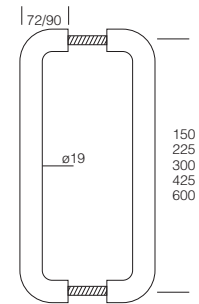

ID NO	PRODUCT REF	DESCRIPTION	FINISH
8506587	AR404/150BB-PB	19mm x 150mm straight pull handle back to back fix	PB
8506594	AR404/225BB-PB	19mm x 225mm straight pull handle back to back fix	PB
8506601	AR404/300BB-PB	19mm x 300mm straight pull handle back to back fix	PB
87106086	AR404/425BB-PB	19mm x 425mm straight pull handle back to back fix	PB
87106087	AR404/600BB-PB	19mm x 600mm straight pull handle back to back fix	PB
87106155	AR404/150BB-SC	19mm x 150mm straight pull handle back to back fix	SC
87106156	AR404/225BB-SC	19mm x 225mm straight pull handle back to back fix	SC
87106157	AR404/300BB-SC	19mm x 300mm straight pull handle back to back fix	SC
87106158	AR404/425BB-SC	19mm x 425mm straight pull handle back to back fix	SC
87106159	AR404/600BB-SC	19mm x 600mm straight pull handle back to back fix	SC
87106140	AR404/150BB-PC	19mm x 150mm straight pull handle back to back fix	PC
87106141	AR404/225BB-PC	19mm x 225mm straight pull handle back to back fix	PC
87106142	AR404/300BB-PC	19mm x 300mm straight pull handle back to back fix	PC
87106143	AR404/425BB-PC	19mm x 425mm straight pull handle back to back fix	PC
87106144	AR404/600BB-PC	19mm x 600mm straight pull handle back to back fix	PC
87106170	AR404/150BB-PVD	19mm x 150mm straight pull handle back to back fix	PVD
87106171	AR404/225BB-PVD	19mm x 225mm straight pull handle back to back fix	PVD
87106172	AR404/300BB-PVD	19mm x 300mm straight pull handle back to back fix	PVD
87106173	AR404/425BB-PVD	19mm x 425mm straight pull handle back to back fix	PVD
87106174	AR404/600BB-PVD	19mm x 600mm straight pull handle back to back fix	PVD