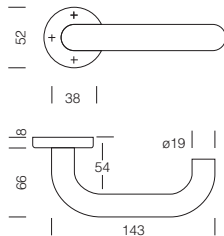

ARRONE[®] Round Bar Series

ARRONE® Round Bar Series

ARRONE® Grade 316 Stainless Steel Furniture - Brass PVD finish

Return to Door Lever on 8mm Rose (Sprung) Ø 19mm

features

- Supplied with both wood screw and bolt through fixings (4 point hexagonal fixing)
- Grub screw fixing onto 8mm x 100mm spindle
- Suitable for 40mm to 50mm door thickness
- Suitable for use with ARRONE Plus escape locks