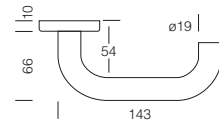

ARRONE® Grade 316 Stainless Steel Furniture - Brass PVD finish

Return to Door Lever on Concealed Fix Rectangular Plate (Sprung) - Ø 19mm

features

- Supplied with both wood screw and bolt through fixings
- Suitable for 40mm to 50mm door thickness
- bolt through fixings suitable for UK sized locks and DIN standard locks

standards and certification

Conformity Statement: Meets the dimensional recommendations of BS8300 and Approved Document "M"