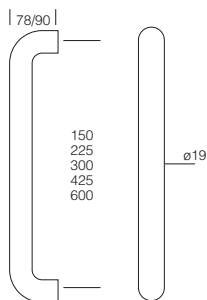

Architectural Pull Handles

ARRONE® Architectural Pull Handles

Bolt Fix Pull Handles Ø 19mm

features

- ARRONE® PB, SC, PC & PVD pull handles are manufactured from grade 304 stainless steel as the base material.
- The PB finish is PVD Titanium
- The PVD finish is PVD Zirconium

Conformity Statement: Pull Handles with a length of 400mm and above meet the dimensional recommendations of BS8300 and Approved Document "M"

ID NO	PRODUCT REF	DESCRIPTION	FINISH
8506566	AR403/150BF-PB	19mm x 150mm straight pull handle bolt fix	PB
8506573	AR403/225BF-PB	19mm x 225mm straight pull handle bolt fix	PB
8506580	AR403/300BF-PB	19mm x 300mm straight pull handle bolt fix	PB
87106084	AR403/425BF-PB	19mm x 425mm straight pull handle bolt fix	PB
87106085	AR403/600BF-PB	19mm x 600mm straight pull handle bolt fix	PB
87106150	AR403/150BF-SC	19mm x 150mm straight pull handle bolt fix	SC
87106151	AR403/225BF-SC	19mm x 225mm straight pull handle bolt fix	SC
87106152	AR403/300BF-SC	19mm x 300mm straight pull handle bolt fix	SC
87106153	AR403/425BF-SC	19mm x 425mm straight pull handle bolt fix	SC
87106154	AR403/600BF-SC	19mm x 600mm straight pull handle bolt fix	SC
87106135	AR403/150BF-PC	19mm x 150mm straight pull handle bolt fix	PC
87106136	AR403/225BF-PC	19mm x 225mm straight pull handle bolt fix	PC
87106137	AR403/300BF-PC	19mm x 300mm straight pull handle bolt fix	PC
87106138	AR403/425BF-PC	19mm x 425mm straight pull handle bolt fix	PC
87106139	AR403/600BF-PC	19mm x 600mm straight pull handle bolt fix	PC
87106165	AR403/150BF-PVD	19mm x 150mm straight pull handle bolt fix	PVD
87106166	AR403/225BF-PVD	19mm x 225mm straight pull handle bolt fix	PVD
87106167	AR403/300BF-PVD	19mm x 300mm straight pull handle bolt fix	PVD
87106168	AR403/425BF-PVD	19mm x 425mm straight pull handle bolt fix	PVD
87106169	AR403/600BF-PVD	19mm x 600mm straight pull handle bolt fix	PVD