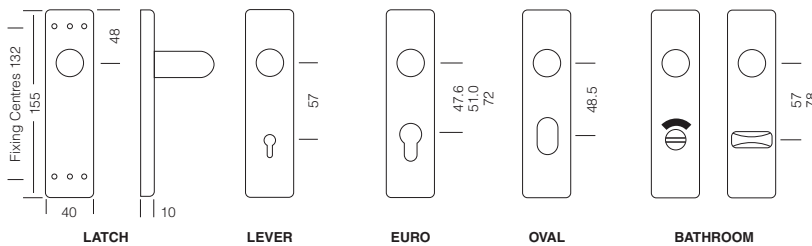

ARRONE® Grade 316 Stainless Steel Furniture - Brass PVD finish

Return to Door Lever on Concealed Fix Rectangular Plate (Sprung) - Ø 19mm

features

- Supplied with both wood screw and bolt through fixings
- Suitable for 40mm to 50mm door thickness
- bolt through fixings suitable for UK sized locks and DIN standard locks

standards and certification

Conformity Statement: Meets the dimensional recommendations of BS8300 and Approved Document "M"

ID NO	PRODUCT REF	DESCRIPTION	FINISH
87106673	AR461/11-PVD	Latch furniture (long plate)	PVD/Brass
87106674	AR461/12-PVD	Lock furniture 57mm centres	PVD/Brass
87106675	AR461/13-PVD	Euro furniture 47.6mm centres	PVD/Brass
87106677	AR461/13-51-PVD	Euro furniture 51mm centres	PVD/Brass
87106676	AR461/13-72-PVD	Euro furniture 72mm centres	PVD/Brass
87106678	AR461/14-PVD	Oval furniture 48.5mm centres	PVD/Brass
87106679	AR461/15-PVD	Bathroom furniture 57mm centres	PVD/Brass
87106680	AR461/15-78-PVD	Bathroom furniture 78mm centres	PVD/Brass