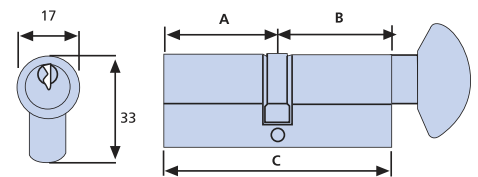

## ORDERING DETAILS

**Dimensions**    **No. of**    **Finish**  
**(mm)**            **Pins**

A	B	C			
<b>Single Euro Profile Cylinders</b>					
30	40	5	Satin		<b>4030-51</b>
30	40	5	Brass		<b>4031-31</b>
<b>Double Euro Profile Cylinders</b>					
30	30	60	5	Satin	<b>4050-51</b>
30	30	60	5	Brass	<b>4051-31</b>
30	40	70	5	Satin	<b>4054-51</b>
30	40	70	5	Brass	<b>4055-31</b>
35	35	70	5	Satin	<b>4110-51</b>
35	35	70	5	Brass	<b>4110-31</b>
35	35	70	6	Satin	<b>4066-51</b>
35	35	70	6	Brass	<b>4067-31</b>
35	40	75	6	Satin	<b>4068-51</b>
35	40	75	6	Brass	<b>4069-31</b>
35	45	80	6	Satin	<b>4070-51</b>
35	45	80	6	Brass	<b>4071-31</b>
40	40	80	6	Satin	<b>4077-51</b>
40	40	80	6	Brass	<b>4078-31</b>
40	50	90	6	Satin	<b>4081-51</b>
40	50	90	6	Brass	<b>4082-31</b>
40	60	100	6	Satin	<b>4085-51</b>
40	60	100	6	Brass	<b>4086-31</b>
45	45	90	6	Satin	<b>4087-51</b>
45	45	90	6	Brass	<b>4088-31</b>
45	55	100	6	Satin	<b>4095-51</b>
45	55	100	6	Brass	<b>4095-31</b>
<b>Double Euro Profile Thumbturn Cylinders</b>					
30	30	60	5	Satin	<b>4100-51</b>
30	30	60	5	Brass	<b>4101-31</b>

Further sizes available - please call ERA sales for further information. Oval Profile Cylinders are also available. Clam-Packed available on certain products.

Single Euro Profile Cylinder

Double Euro Profile Cylinder

Double Euro Profile Thumbturn Cylinder

All dimensions in mm.