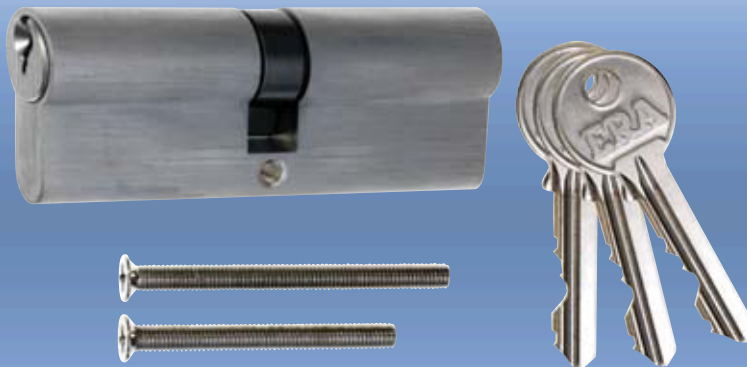

# EURO PROFILE CYLINDERS

**SINGLE EURO PROFILE CYLINDER**

**DOUBLE EURO PROFILE CYLINDER**

**DOUBLE EURO PROFILE THUMBTURN CYLINDER**

ERA offers a comprehensive selection of **Euro Profile Cylinders**, available in a vast number of sizes and types, complementing the Euro Cylinder operated Mortice Locks and Multi-Point Locks.

Available in both brass and satin finishes, the Euro Profile Cylinders are manufactured from solid brass incorporating either 5 pins (Standard), 6 pins (Security) and 6 pins (High Security).

The High Security 6 pin cylinders have anti-pick, hardened pins and four mushroom drivers, offering in excess of 100,000 key differs. (BS1303)

The **Single Euro Profile Cylinders**, allow opening from one side only. Ideal if security is required on one side and no access on the other.

The **High Security 6 pin Double Euro Cylinders** ensure controlled access from both sides of the lock.

The **Double Euro Thumbturn Cylinders** are ideal for locations that require controlled access from one direction and easy access from another.

Master Keying and Cylinders To Pass are available to special order. Each cylinder is supplied with 3 keys.