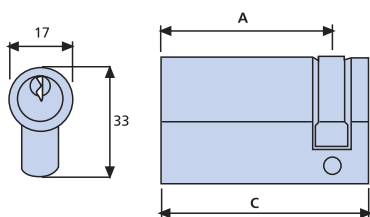

## ORDERING DETAILS

**Dimensions**    **No. of**    **Finish**  
**(mm)**            **Pins**

A	B	C			
<b>Single Euro Profile Cylinders</b>					
30	40	5	Satin		<b>4030-51</b>
30	40	5	Brass		<b>4031-31</b>
<b>Double Euro Profile Cylinders</b>					
30	30	60	5	Satin	<b>4050-51</b>
30	30	60	5	Brass	<b>4051-31</b>
30	40	70	5	Satin	<b>4054-51</b>
30	40	70	5	Brass	<b>4055-31</b>
35	35	70	5	Satin	<b>4110-51</b>
35	35	70	5	Brass	<b>4110-31</b>
35	35	70	6	Satin	<b>4066-51</b>
35	35	70	6	Brass	<b>4067-31</b>
35	40	75	6	Satin	<b>4068-51</b>
35	40	75	6	Brass	<b>4069-31</b>
35	45	80	6	Satin	<b>4070-51</b>
35	45	80	6	Brass	<b>4071-31</b>
40	40	80	6	Satin	<b>4077-51</b>
40	40	80	6	Brass	<b>4078-31</b>
40	50	90	6	Satin	<b>4081-51</b>
40	50	90	6	Brass	<b>4082-31</b>
40	60	100	6	Satin	<b>4085-51</b>
40	60	100	6	Brass	<b>4086-31</b>
45	45	90	6	Satin	<b>4087-51</b>
45	45	90	6	Brass	<b>4088-31</b>
45	55	100	6	Satin	<b>4095-51</b>
45	55	100	6	Brass	<b>4095-31</b>
<b>Double Euro Profile Thumbturn Cylinders</b>					
30	30	60	5	Satin	<b>4100-51</b>
30	30	60	5	Brass	<b>4101-31</b>

Further sizes available - please call ERA sales for further information. Oval Profile Cylinders are also available. Clam-Packed available on certain products.

Single Euro Profile Cylinder

Double Euro Profile Cylinder

Double Euro Profile Thumbturn Cylinder

All dimensions in mm.