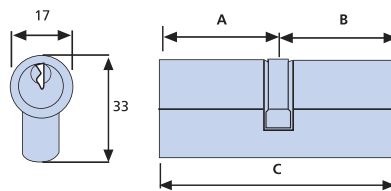

## ORDERING DETAILS

**Dimensions**    **No. of**    **Finish**  
**(mm)**            **Pins**

A	B	C			
<b>Single Euro Profile Cylinders</b>					
30	40	5	Satin		<b>4030-51</b>
30	40	5	Brass		<b>4031-31</b>
<b>Double Euro Profile Cylinders</b>					
30	30	60	5	Satin	<b>4050-51</b>
30	30	60	5	Brass	<b>4051-31</b>
30	40	70	5	Satin	<b>4054-51</b>
30	40	70	5	Brass	<b>4055-31</b>
35	35	70	5	Satin	<b>4110-51</b>
35	35	70	5	Brass	<b>4110-31</b>
35	35	70	6	Satin	<b>4066-51</b>
35	35	70	6	Brass	<b>4067-31</b>
35	40	75	6	Satin	<b>4068-51</b>
35	40	75	6	Brass	<b>4069-31</b>
35	45	80	6	Satin	<b>4070-51</b>
35	45	80	6	Brass	<b>4071-31</b>
40	40	80	6	Satin	<b>4077-51</b>
40	40	80	6	Brass	<b>4078-31</b>
40	50	90	6	Satin	<b>4081-51</b>
40	50	90	6	Brass	<b>4082-31</b>
40	60	100	6	Satin	<b>4085-51</b>
40	60	100	6	Brass	<b>4086-31</b>
45	45	90	6	Satin	<b>4087-51</b>
45	45	90	6	Brass	<b>4088-31</b>
45	55	100	6	Satin	<b>4095-51</b>
45	55	100	6	Brass	<b>4095-31</b>
<b>Double Euro Profile Thumbturn Cylinders</b>					
30	30	60	5	Satin	<b>4100-51</b>
30	30	60	5	Brass	<b>4101-31</b>

Further sizes available - please call ERA sales for further information. Oval Profile Cylinders are also available. Clam-Packed available on certain products.

Single Euro Profile Cylinder

Double Euro Profile Cylinder

Double Euro Profile Thumbturn Cylinder

All dimensions in mm.