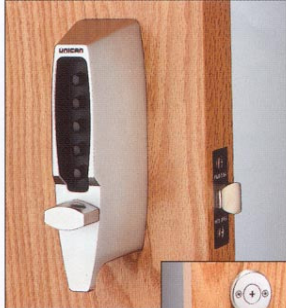

UNICAN DIGITAL LOCK

Deadlocking latch with automatic relocking

7004

7004SC UNICAN SATIN CHROME DIGITAL LOCK

7004PL UNICAN POLISHED BRASS DIGITAL LOCK

7006SC UNICAN RIM DIGITAL LOCK

7006

Spring latch

- Deadlatching trigger prevents prying the latch back when the door is closed.
- Automatically relocks, except when latch holdback feature is activated

**SIMPLEX®
900
Series**

919 BRASS OR SATIN CHROME DIGITAL LOCK

**Series
1000**

1011 UNICAN BRASS OR SC DIGITAL LOCK

**1021 UNICAN BRASS OR SC DIGITAL LOCK
(WITH KEY OVERRIDE)**