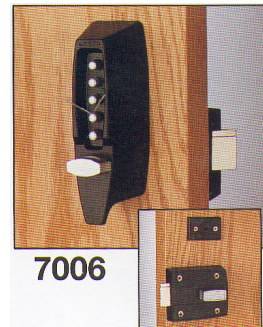

UNICAN DIGITAL LOCK

Deadlocking latch with automatic relocking

7004

7004SC UNICAN SATIN CHROME DIGITAL LOCK

7004PL UNICAN POLISHED BRASS DIGITAL LOCK

7006SC UNICAN RIM DIGITAL LOCK

7006

Spring latch

- Deadlatching trigger prevents prying the latch back when the door is closed.
- Automatically relocks, except when latch holdback feature is activated

**SIMPLEX®
900
Series**

919 BRASS OR SATIN CHROME DIGITAL LOCK

**Series
1000**

1011 UNICAN BRASS OR SC DIGITAL LOCK

**1021 UNICAN BRASS OR SC DIGITAL LOCK
(WITH KEY OVERRIDE)**