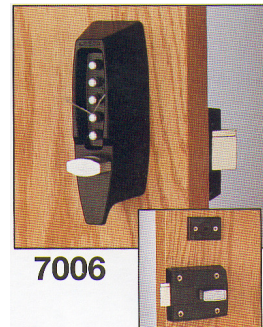

UNICAN DIGITAL LOCK

Deadlocking latch with automatic relocking

7004

7004SC UNICAN SATIN CHROME DIGITAL LOCK

7004PL UNICAN POLISHED BRASS DIGITAL LOCK

7006SC UNICAN RIM DIGITAL LOCK

7006

Spring latch

- Deadlatching trigger prevents prying the latch back when the door is closed.
- Automatically relocks, except when latch holdback feature is activated

919 BRASS OR SATIN CHROME DIGITAL LOCK

**SIMPLEX®
900
Series**

Series 1000

1011 UNICAN BRASS OR SC DIGITAL LOCK

**1021 UNICAN BRASS OR SC DIGITAL LOCK
(WITH KEY OVERRIDE)**